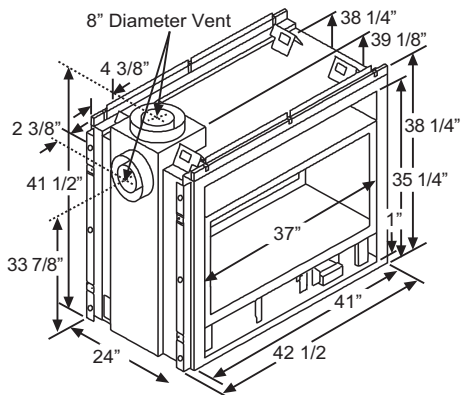

Dimensions

Basic Framing

Side Venting

Features

- Heater Rated
- 1,728 square inches of total fireview.
- 8 piece logset
- Comfort Control Valve™
- Tempered Glass with removable screen
- Standard Wall Switch
- Propane (LP) conversion kit