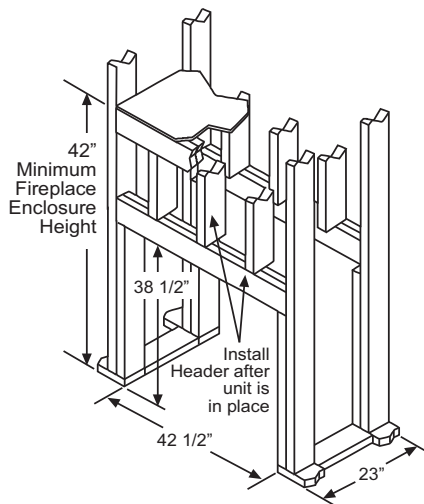

Dimensions

Basic Framing

Side Venting

Features

- Heater Rated
- 1,728 square inches of total fireview.
- 8 piece logset
- Comfort Control Valve™
- Tempered Glass with removable screen
- Standard Wall Switch
- Propane (LP) conversion kit