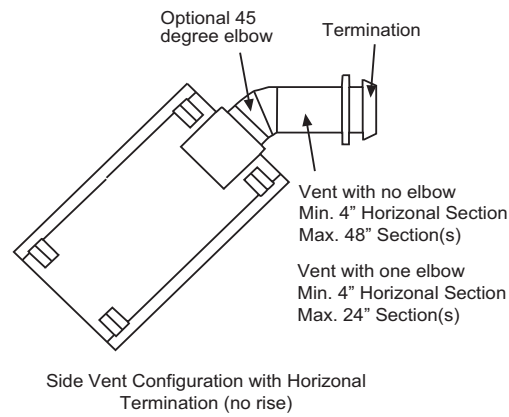

Dimensions

Basic Framing

Side Venting

Features

- Heater Rated
- 1,728 square inches of total fireview.
- 8 piece logset
- Comfort Control Valve™
- Tempered Glass with removable screen
- Standard Wall Switch
- Propane (LP) conversion kit